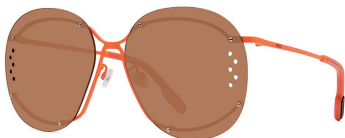

43E

UPC CODE | 192337035067