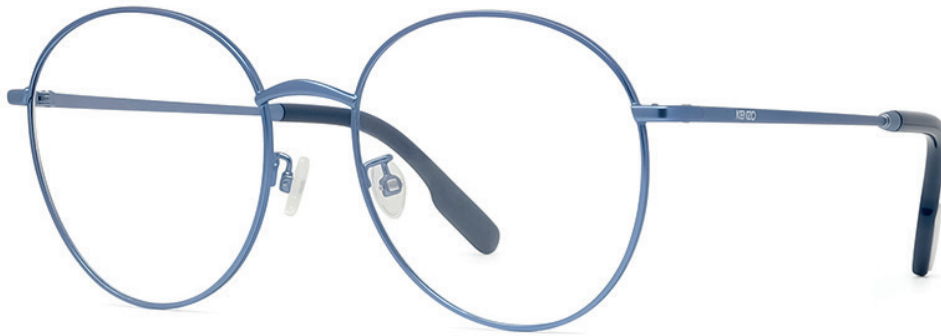

# KENZO

UNISEX - THIN METAL

**KZ50068 U**

Universal Fitting

SUMMER

METAL

METAL  
WITH EAR PIECE

53