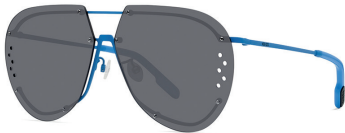

88A

UPC CODE | 192337035159