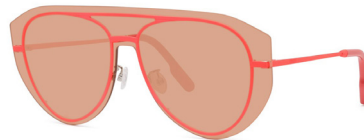

## KZ40032 U

Universal Fitting

FALL WINTER

94N

UPC CODE | 192337027383

67J

UPC CODE | 192337027376

21C