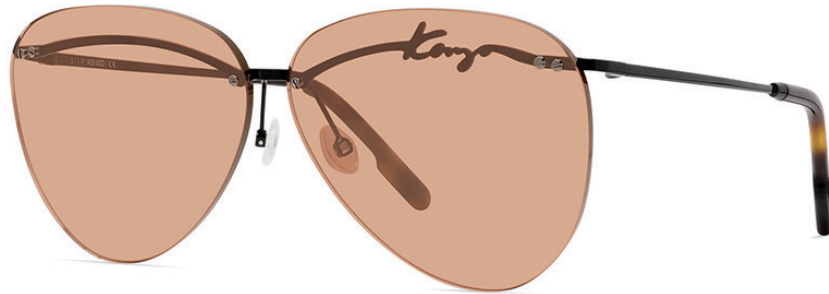

KENZO

WOMAN - CARRY OVER

KZ40028 U

Universal Fitting

SPRING

21V

UPC CODE | 192337027253

01J

UPC CODE | 192337027239

01E

UPC CODE | 192337027222

01A

UPC CODE | 192337027246

THÉLIOS